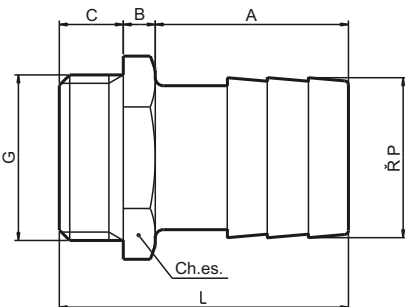

#### Popis

Tělo

#### Tabella dimensioni Rozměrová tabulka

Ø X G	CODICE / KÓD	ØP	L	A	B	C	Ch.es.	MATERIALE MATERIAL
6 X 1/4"	1500G0602	6,3	33,5	20	5,5	8,0	14	CW614N
8 X 1/4"	1500G0802	8,3	33,5	20	5,5	8,0	14	CW614N
10 X 1/4"	1500G1002	10,3	33,5	20	5,5	8,0	14	CW614N
10 X 3/8"	1500G1003	10,3	34,5	20	5,5	9,0	17	CW614N
12 X 3/8"	1500G1203	12,3	34,5	20	5,5	9,0	17	CW614N
12 X 1/2"	1500G1204	12,3	35,5	20	5,5	10,0	21	CW614N
13 X 3/8"	1500G1303	13,3	34,5	20	5,5	9,0	17	CW614N
14 X 3/8"	1500G1403	14,3	34,5	20	5,5	9,0	17	CW614N
14 X 1/2"	1500G1404	14,3	35,5	20	5,5	10,0	21	CW614N
15 X 1/2"	1500G1504	15,0	41,5	26	5,5	10,0	21	CW614N
16 X 3/8"	1500G1603	16,0	34,5	20	5,5	9,0	17	CW614N
20 X 1/2"	1500G2004	20,0	42,0	26	6	10,0	24	CW614N
20 X 3/4"	1500G2005	20,0	43,0	26	7	10,0	30	CW617N
25 X 1"	1500G2506	25,0	54,0	33,5	5,5	12,0	30	CW617N
30 X 1"	1500G3006	30,0	56,0	35,5	6	12,0	32	CW617N
35 X 1"1/4	1500G3507	35,0	59,0	38	6	12,0	38	CW617N
40 X 1"1/2	1500G4008	40,0	78,5	48	10	16,5	45	CW617N
45 X 1"1/2	1500G4508	45,0	72,5	47,5	7,5	13,5	47	CW617N
50 X 2"	1500G5009	50,0	74,5	49,5	11	14,0	54	CW617N