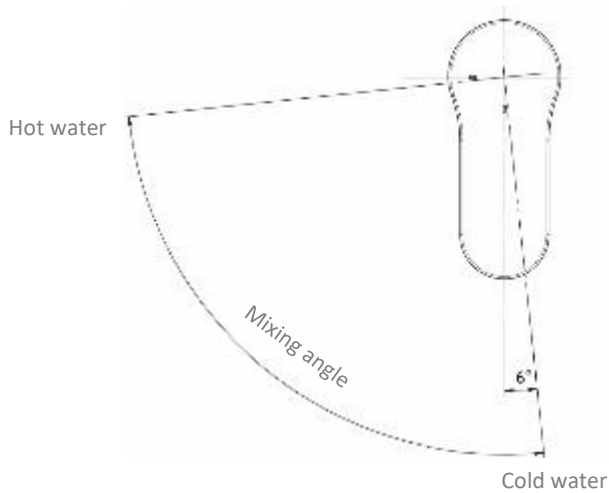

EN01R1

Wash basin mixer with water and energy saving cartridge.
With 1"1/4 pop-up waste

EN01SSR1

Wash basin mixer with water and energy saving cartridge,
without waste

ELEVEN COLLECTION

CONSTRUCTION SPECIFICATIONS

- Cartridge ceramic discs: \varnothing 35 mm ECO
- Aerator: M24x1
- Flexible connections: 3/8"

DIMENSIONAL SPECIFICATIONS

CERTIFICATIONS

PRODUCTION RANGE

Art.	Code	Description	Finishing	Lever
EN01R1	411650504	Wash basin mixer with pop-up waste	CROMO 	CROMO 

PRODUCTION RANGE

Art.	Code	Description	Finishing	Lever
EN01SSR1	411650505	Wash basin mixer without waste	CROMO 	CROMO 

CLOCKWISE RATATION

SPARE PARTS

- Cartridge : 412960084

- Aerator: 412960051