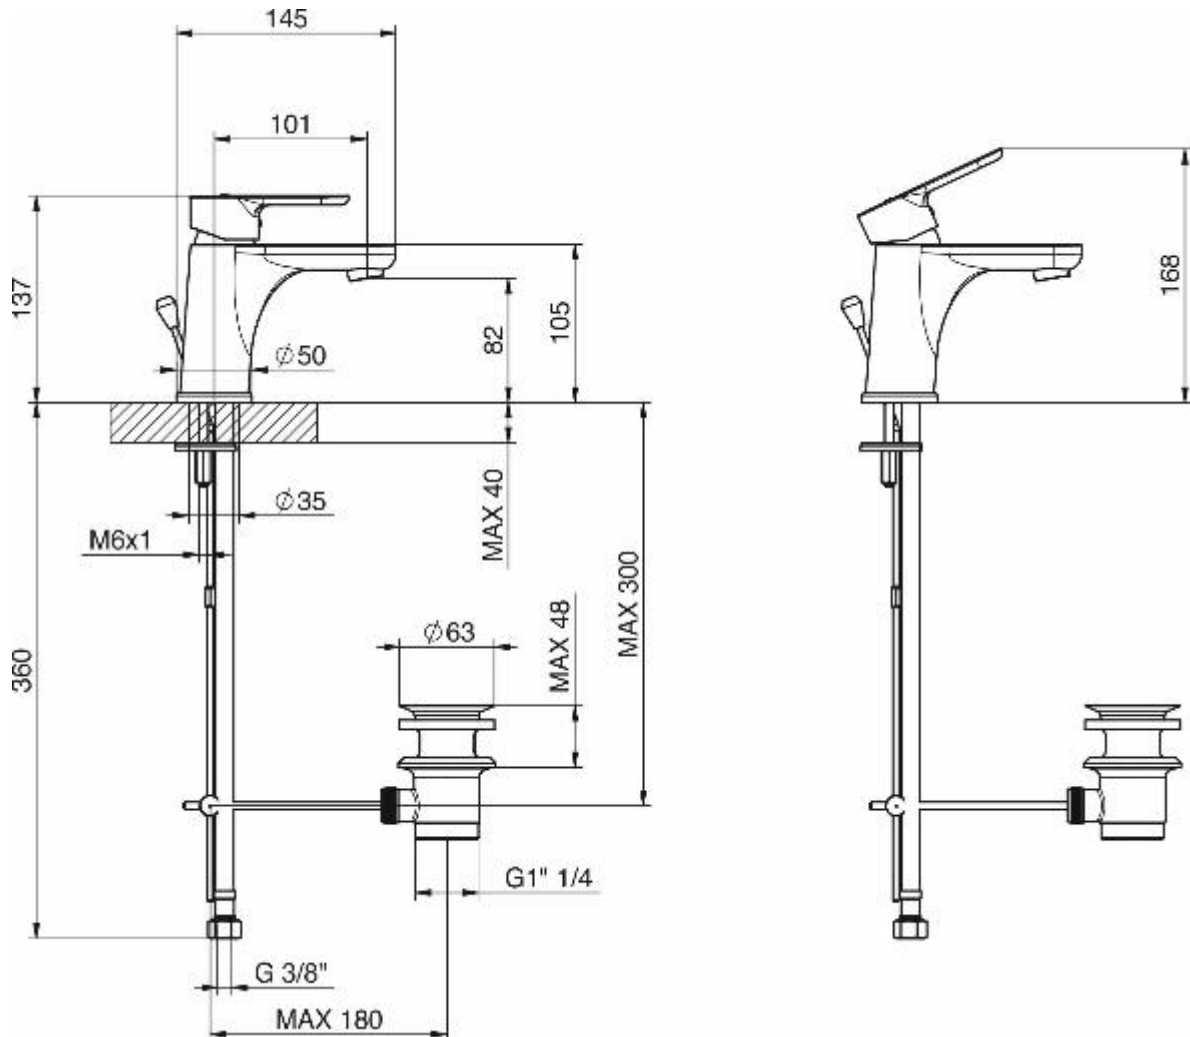

EN01R1

Wash basin mixer with water and energy saving cartridge.
With 1"1/4 pop-up waste

EN01SSR1

Wash basin mixer with water and energy saving cartridge,
without waste

ELEVEN COLLECTION

CONSTRUCTION SPECIFICATIONS

- Cartridge ceramic discs: \varnothing 35 mm ECO
- Aerator: M24x1
- Flexible connections: 3/8"

DIMENSIONAL SPECIFICATIONS

CERTIFICATIONS

PRODUCTION RANGE

Art.	Code	Description	Finishing	Lever
EN01R1	411650504	Wash basin mixer with pop-up waste	CROMO 	CROMO 

PRODUCTION RANGE

Art.	Code	Description	Finishing	Lever
EN01SSR1	411650505	Wash basin mixer without waste	CROMO 	CROMO 

CLOCKWISE RATATION

SPARE PARTS

- Cartridge : 412960084

- Aerator: 412960051