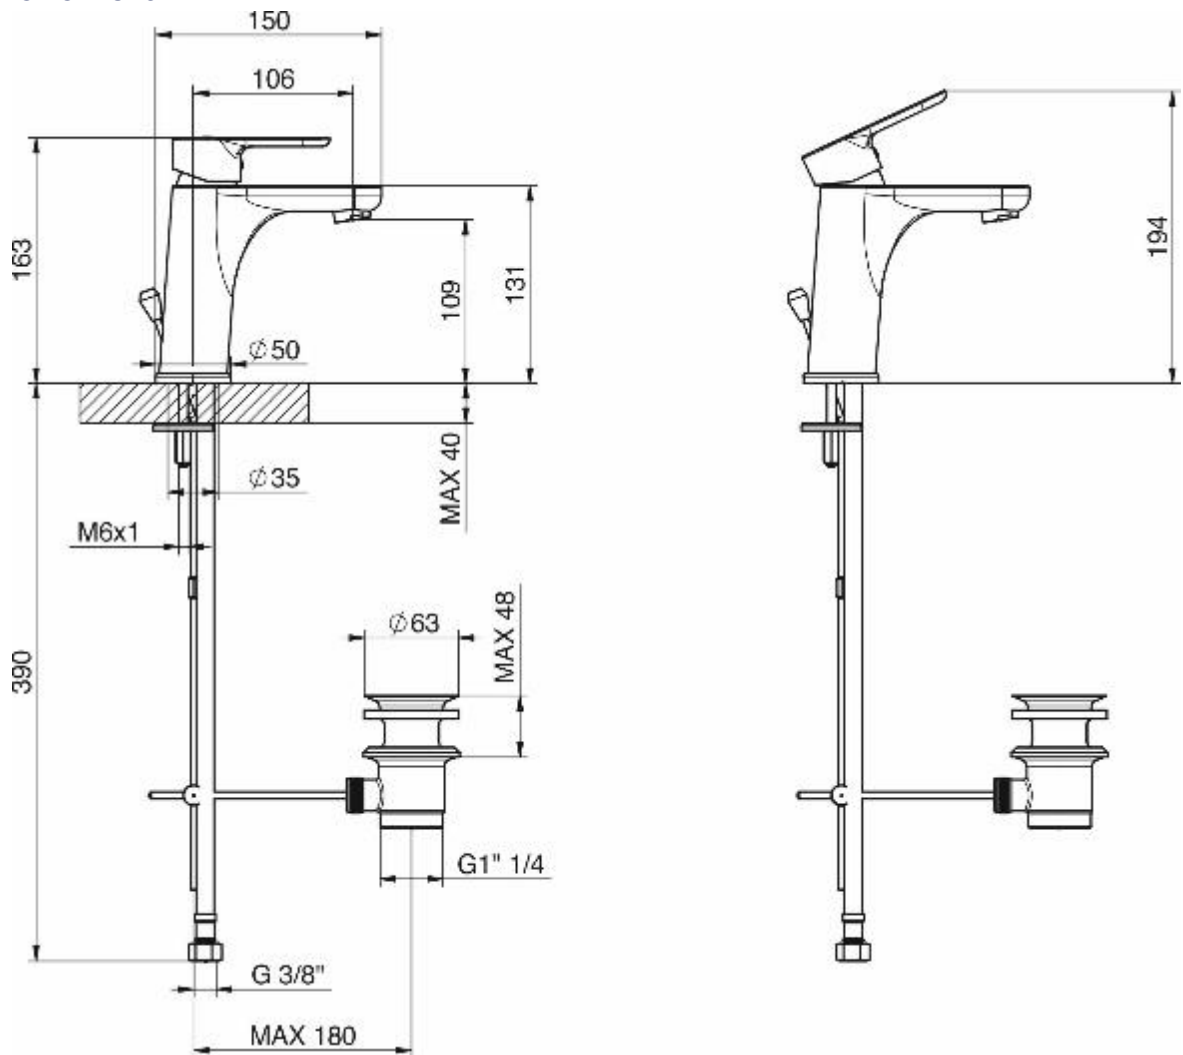

**EN08**

Medium wash basin mixer with  
1"1/4 pop-up waste

**EN08SS**

Medium wash basin mixer  
without waste

**ELEVEN  
COLLECTION**

**CONSTRUCTION SPECIFICATIONS**

- Cartridge ceramic discs:  $\varnothing$  35 mm
- Aerator: M24x1
- Flexible connections: 3/8"

**DIMENSIONAL SPECIFICATIONS**

**CERTIFICATIONS**

**PRODUCTION RANGE**

Art.	Code	Description	Finishing	Lever
EN08	411656801	Wash basin mixer with pop-up waste	CROMO 	CROMO 

**PRODUCTION RANGE**

Art.	Code	Description	Finishing	Lever
EN08SS	411656802	Wash basin mixer without waste	CROMO 	CROMO 

**SPARE PARTS**

- Cartridge : 412960070

- Aerator: 412960051