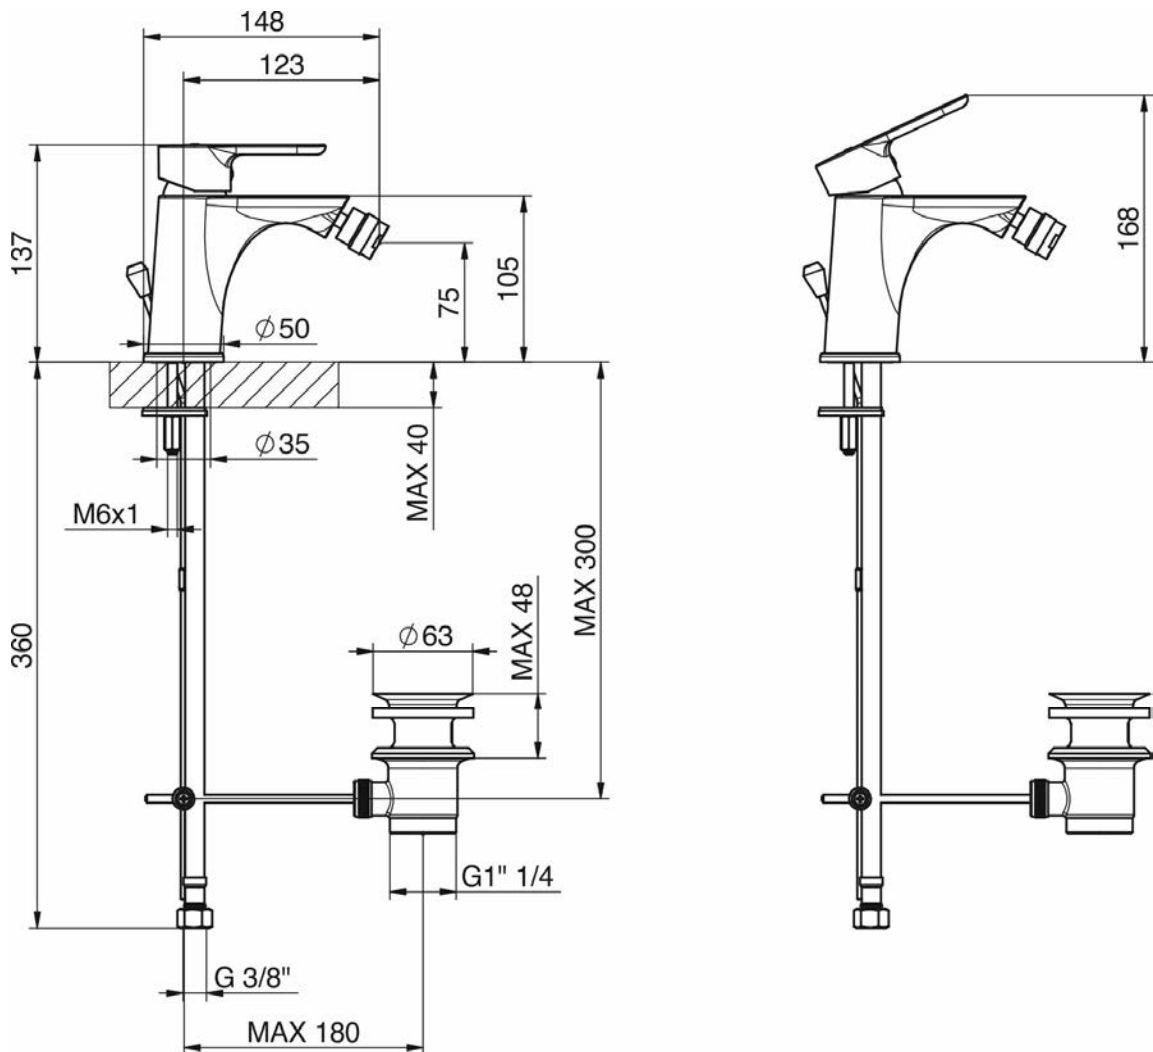

EN02

Bidet mixer with 1"1/4 pop-up waste

EN02SS

Bidet mixer without waste

**ELEVEN
COLLECTION**

CONSTRUCTION SPECIFICATIONS

- Cartridge ceramic discs: \varnothing 35 mm
- Aerator: M16x1
- Flexible connections: 3/8"

DIMENSIONAL SPECIFICATIONS

CERTIFICATIONS

PRODUCTION RANGE

Art.	Code	Description	Finishing	Lever
EN02	411650801	Bidet mixer with pop-up waste	CROMO	CROMO

PRODUCTION RANGE

Art.	Code	Description	Finishing	Lever
EN02SS	411650802	Bidet mixer without waste	CROMO	CROMO

SPARE PARTS

- Cartridge : 412960070

- Aerator: 412960051