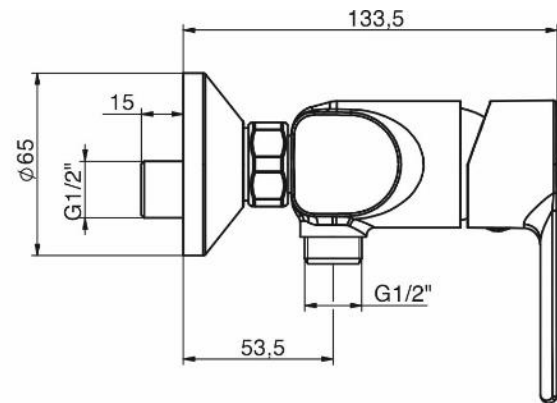

TN04

External shower mixer without shower set

TEN COLLECTION

CONSTRUCTION SPECIFICATIONS

- Cartridge ceramic discs: \varnothing 35 mm

DIMENSIONAL SPECIFICATIONS

CERTIFICATIONS

PRODUCTION RANGE

Art.	Code	Description	Finishing	Lever
TN04	411800301	Shower mixer external without shower set	CROMO 	CROMO 
TN04 B2	411800309		RAL 9004 	RAL 9004 

CROMO

B2 - RAL 9004