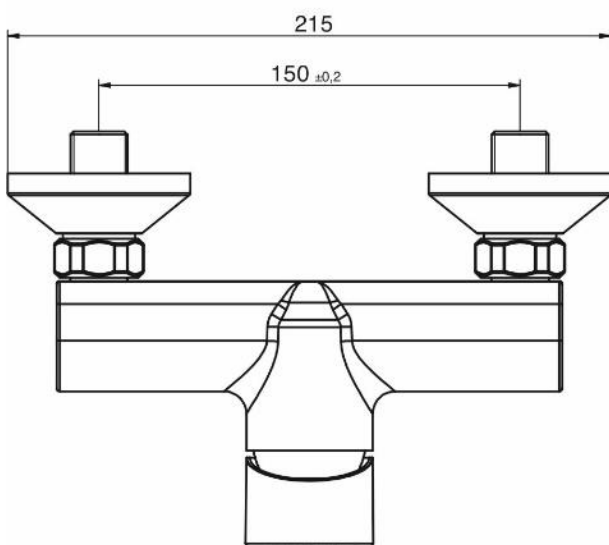

TN04

External shower mixer without shower set

TEN COLLECTION

CONSTRUCTION SPECIFICATIONS

- Cartridge ceramic discs: \varnothing 35 mm

DIMENSIONAL SPECIFICATIONS

CERTIFICATIONS

PRODUCTION RANGE