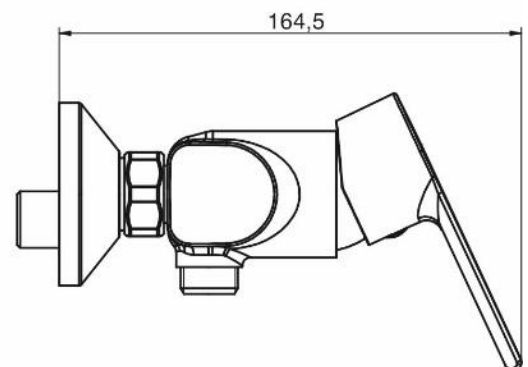

TN04

External shower mixer without shower set

TEN COLLECTION

CONSTRUCTION SPECIFICATIONS

- Cartridge ceramic discs: \varnothing 35 mm

DIMENSIONAL SPECIFICATIONS

CERTIFICATIONS

PRODUCTION RANGE