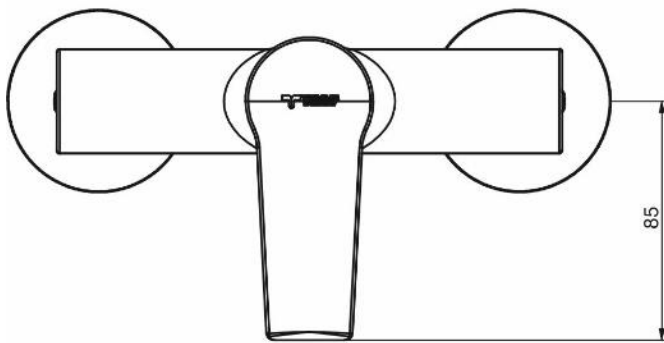

TN04

External shower mixer without shower set

TEN COLLECTION

CONSTRUCTION SPECIFICATIONS

- Cartridge ceramic discs: \varnothing 35 mm

DIMENSIONAL SPECIFICATIONS

CERTIFICATIONS

PRODUCTION RANGE

Art.	Code	Description	Finishing	Lever
TN04	411800301	Shower mixer external without shower set	CROMO 	CROMO 
TN04 B2	411800309		RAL 9004 	RAL 9004 

CROMO

B2 - RAL 9004