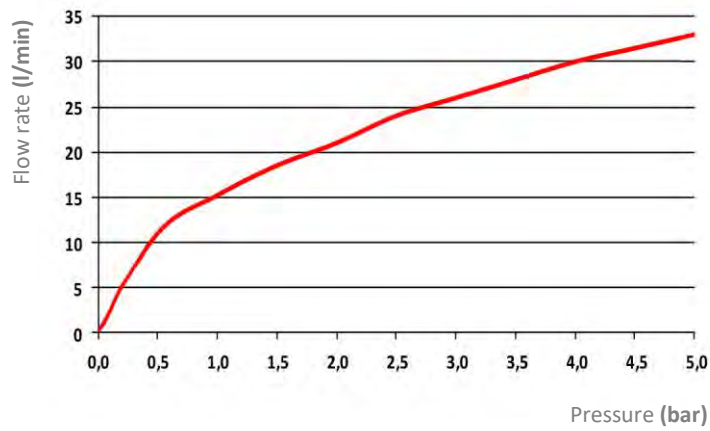

K29

Kitchen mixer with front lever,
pull-out shower with 2 jets.

TECHNICAL SPECIFICATIONS

- Cartridge ceramic discs: \varnothing 35 mm
- Hand shower: ABS - connection G 1/2" - \varnothing 52 mm
- Aerator: Connection M24x1 – Flow rate **B** = 25 l/min. at 3 bar
- Flexible connections: G 3/8"
- Spout: Swivelling

DIMENSIONAL SPECIFICATIONS

Dimensions in mm

PRODUCT RANGE

| Art. | Code | Finishing |
|------|-----------|-----------|
| K29 | 411652201 | CHROME |

HYDRAULIC SPECIFICATIONS

Diagram 1: Flow rate curves.

SPARE PARTS