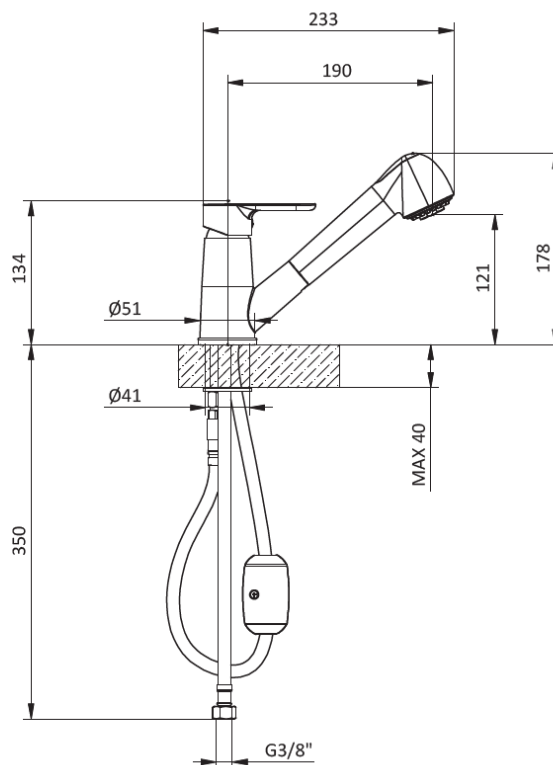

K29

Kitchen mixer with front lever,
pull-out shower with 2 jets.

TECHNICAL SPECIFICATIONS

- Cartridge ceramic discs: \varnothing 35 mm
- Hand shower: ABS - connection G 1/2" - \varnothing 52 mm
- Aerator: Connection M24x1 – Flow rate **B** = 25 l/min. at 3 bar
- Flexible connections: G 3/8"
- Spout: Swivelling

DIMENSIONAL SPECIFICATIONS

Dimensions in mm

PRODUCT RANGE

| Art. | Code | Finishing |
|------|-----------|-----------|
| K29 | 411652201 | CHROME |

HYDRAULIC SPECIFICATIONS

Diagram 1: Flow rate curves.

SPARE PARTS

Code 412960069
Ceramic cartridge D35

Code 412960051
Chromed aerator M24x1

Code 4180507
Chromed ABS hand shower with anti-limestone system

Please see the product catalogue for further details.