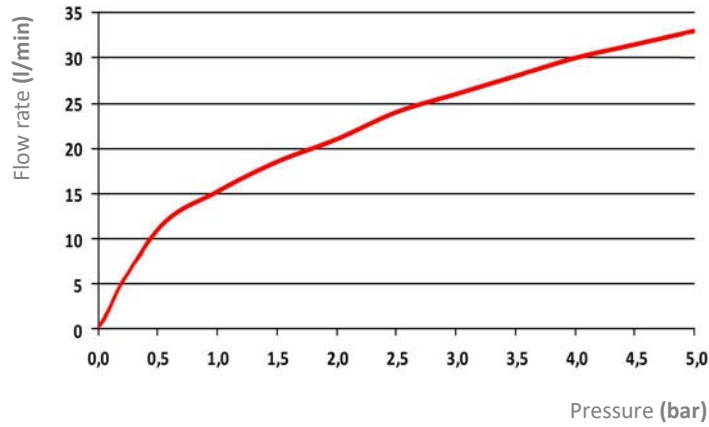

### TECHNICAL SPECIFICATIONS

- |                            |   |
|----------------------------|---|
| ▪ Cartridge ceramic discs: | ø 35 mm   |
| ▪ Hand shower:             | ABS - connection G 1/2" - ø 52 mm                   |
| ▪ Aerator:                 | Connection M24x1 - Flow rate B = 25 l/min. to 3 bar |
| ▪ Flexible connections:    | G 3/8"  |
| ▪ Spout:                   | Swivelling  |

### DIMENSIONAL SPECIFICATIONS

Dimensions in mm

### PRODUCTION RANGE

Art.	Code	Finishing
K504	411805601	CHROME

**HYDRAULIC SPECIFICATIONS**

Diagram 1: Flow rate curves.

**SPARE PARTS**

**Code 412960070**  
Ceramic cartridge D35 with distributor

**Code 412960051**  
Chromed aerator M24x1