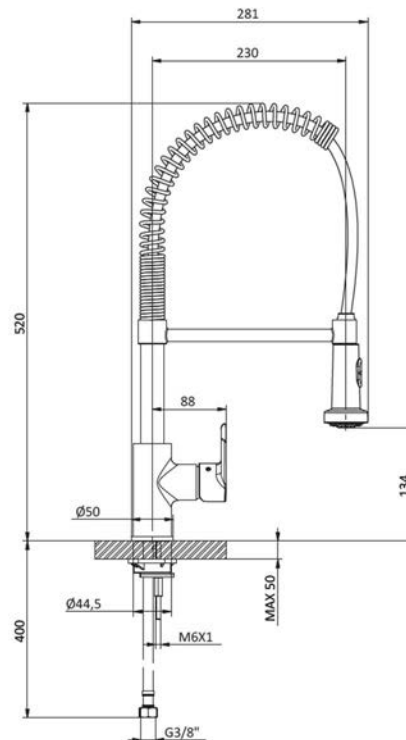

## K504

Kitchen mixer,  
swivelling spout with spring,  
right side lever, professional  
hand shower with 2 jets.

*Kitchen mixer, with a modern and elegant design. It's features an adjustable spring spout to facilitate cleaning and washing dishes.*

### TECHNICAL SPECIFICATIONS

- |                            |   |
|----------------------------|---|
| ▪ Cartridge ceramic discs: | ø 35 mm   |
| ▪ Hand shower:             | ABS - connection G 1/2" - ø 52 mm                   |
| ▪ Aerator:                 | Connection M24x1 - Flow rate B = 25 l/min. to 3 bar |
| ▪ Flexible connections:    | G 3/8"  |
| ▪ Spout:                   | Swivelling  |

### DIMENSIONAL SPECIFICATIONS

Dimensions in mm

### PRODUCTION RANGE

Art.	Code	Finishing
K504	411805601	CHROME

**HYDRAULIC SPECIFICATIONS**

Diagram 1: Flow rate curves.

**SPARE PARTS**

**Code 412960070**  
Ceramic cartridge D35 with distributor

**Code 412960051**  
Chromed aerator M24x1