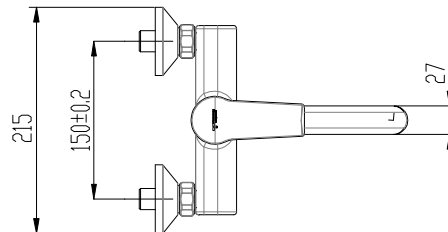

## K15

Wall mounted single lever  
kitchen mixer with front lever

### TECHNICAL SPECIFICATIONS

- Cartridge ceramic discs:  $\varnothing$  35 mm
- Aerator: Connection M24x1 - Flow rate **B** = 25 l/min. to 3 bar
- Connections: G 1/2"

### DIMENSIONAL SPECIFICATIONS

Dimensions in mm

### PRODUCTION RANGE

| Art. | Code      | Finishing |
|------|-----------|-----------|
| K15  | 411801001 | CHROME    |

**SPARE PARTS**

**Code 412960069**  
Ceramic cartridge D35

**Code 412960051**  
Chromed aerator M24x1