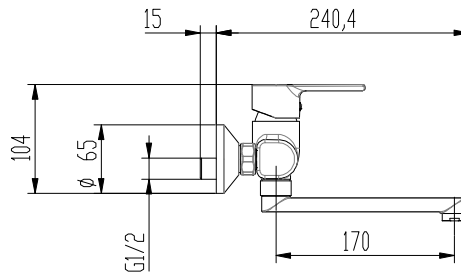

## K15

Wall mounted single lever  
kitchen mixer with front lever

### TECHNICAL SPECIFICATIONS

- Cartridge ceramic discs:  $\varnothing$  35 mm
- Aerator: Connection M24x1 - Flow rate **B** = 25 l/min. to 3 bar
- Connections: G 1/2"

### DIMENSIONAL SPECIFICATIONS

Dimensions in mm

### PRODUCTION RANGE

| Art. | Code      | Finishing |
|------|-----------|-----------|
| K15  | 411801001 | CHROME    |

**SPARE PARTS**

**Code 412960069**  
Ceramic cartridge D35

**Code 412960051**  
Chromed aerator M24x1